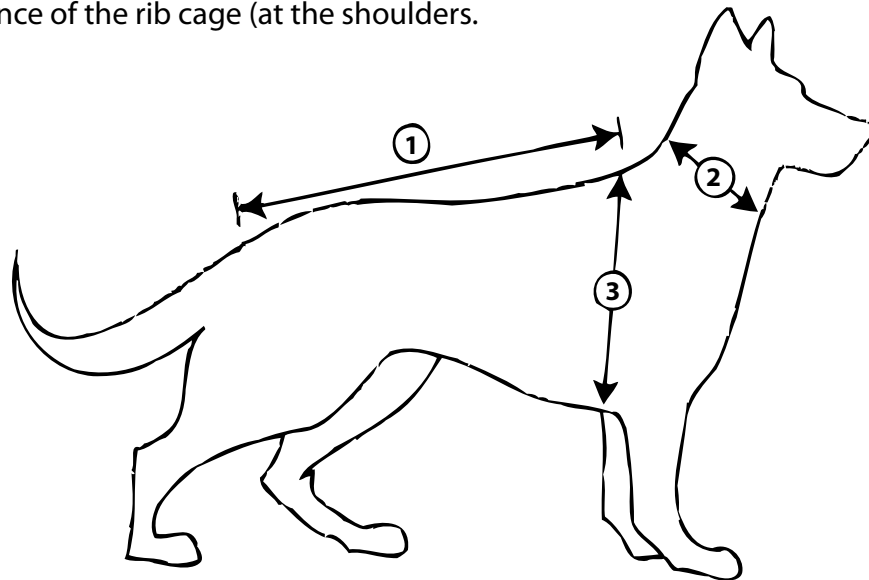

487 E. Main Street, #196 | Mt. Kisco, NY 10549
tel: 845-878-7866 | fax: 845-878-7868
www.policek9foundation.org

POLICE **K9** FOUNDATION

Measuring Your Dog for the K-9 Operations Vest

1. Distance from point between shoulder blades to base of tail.
2. Circumference of the neck.
3. Circumference of the rib cage (at the shoulders).